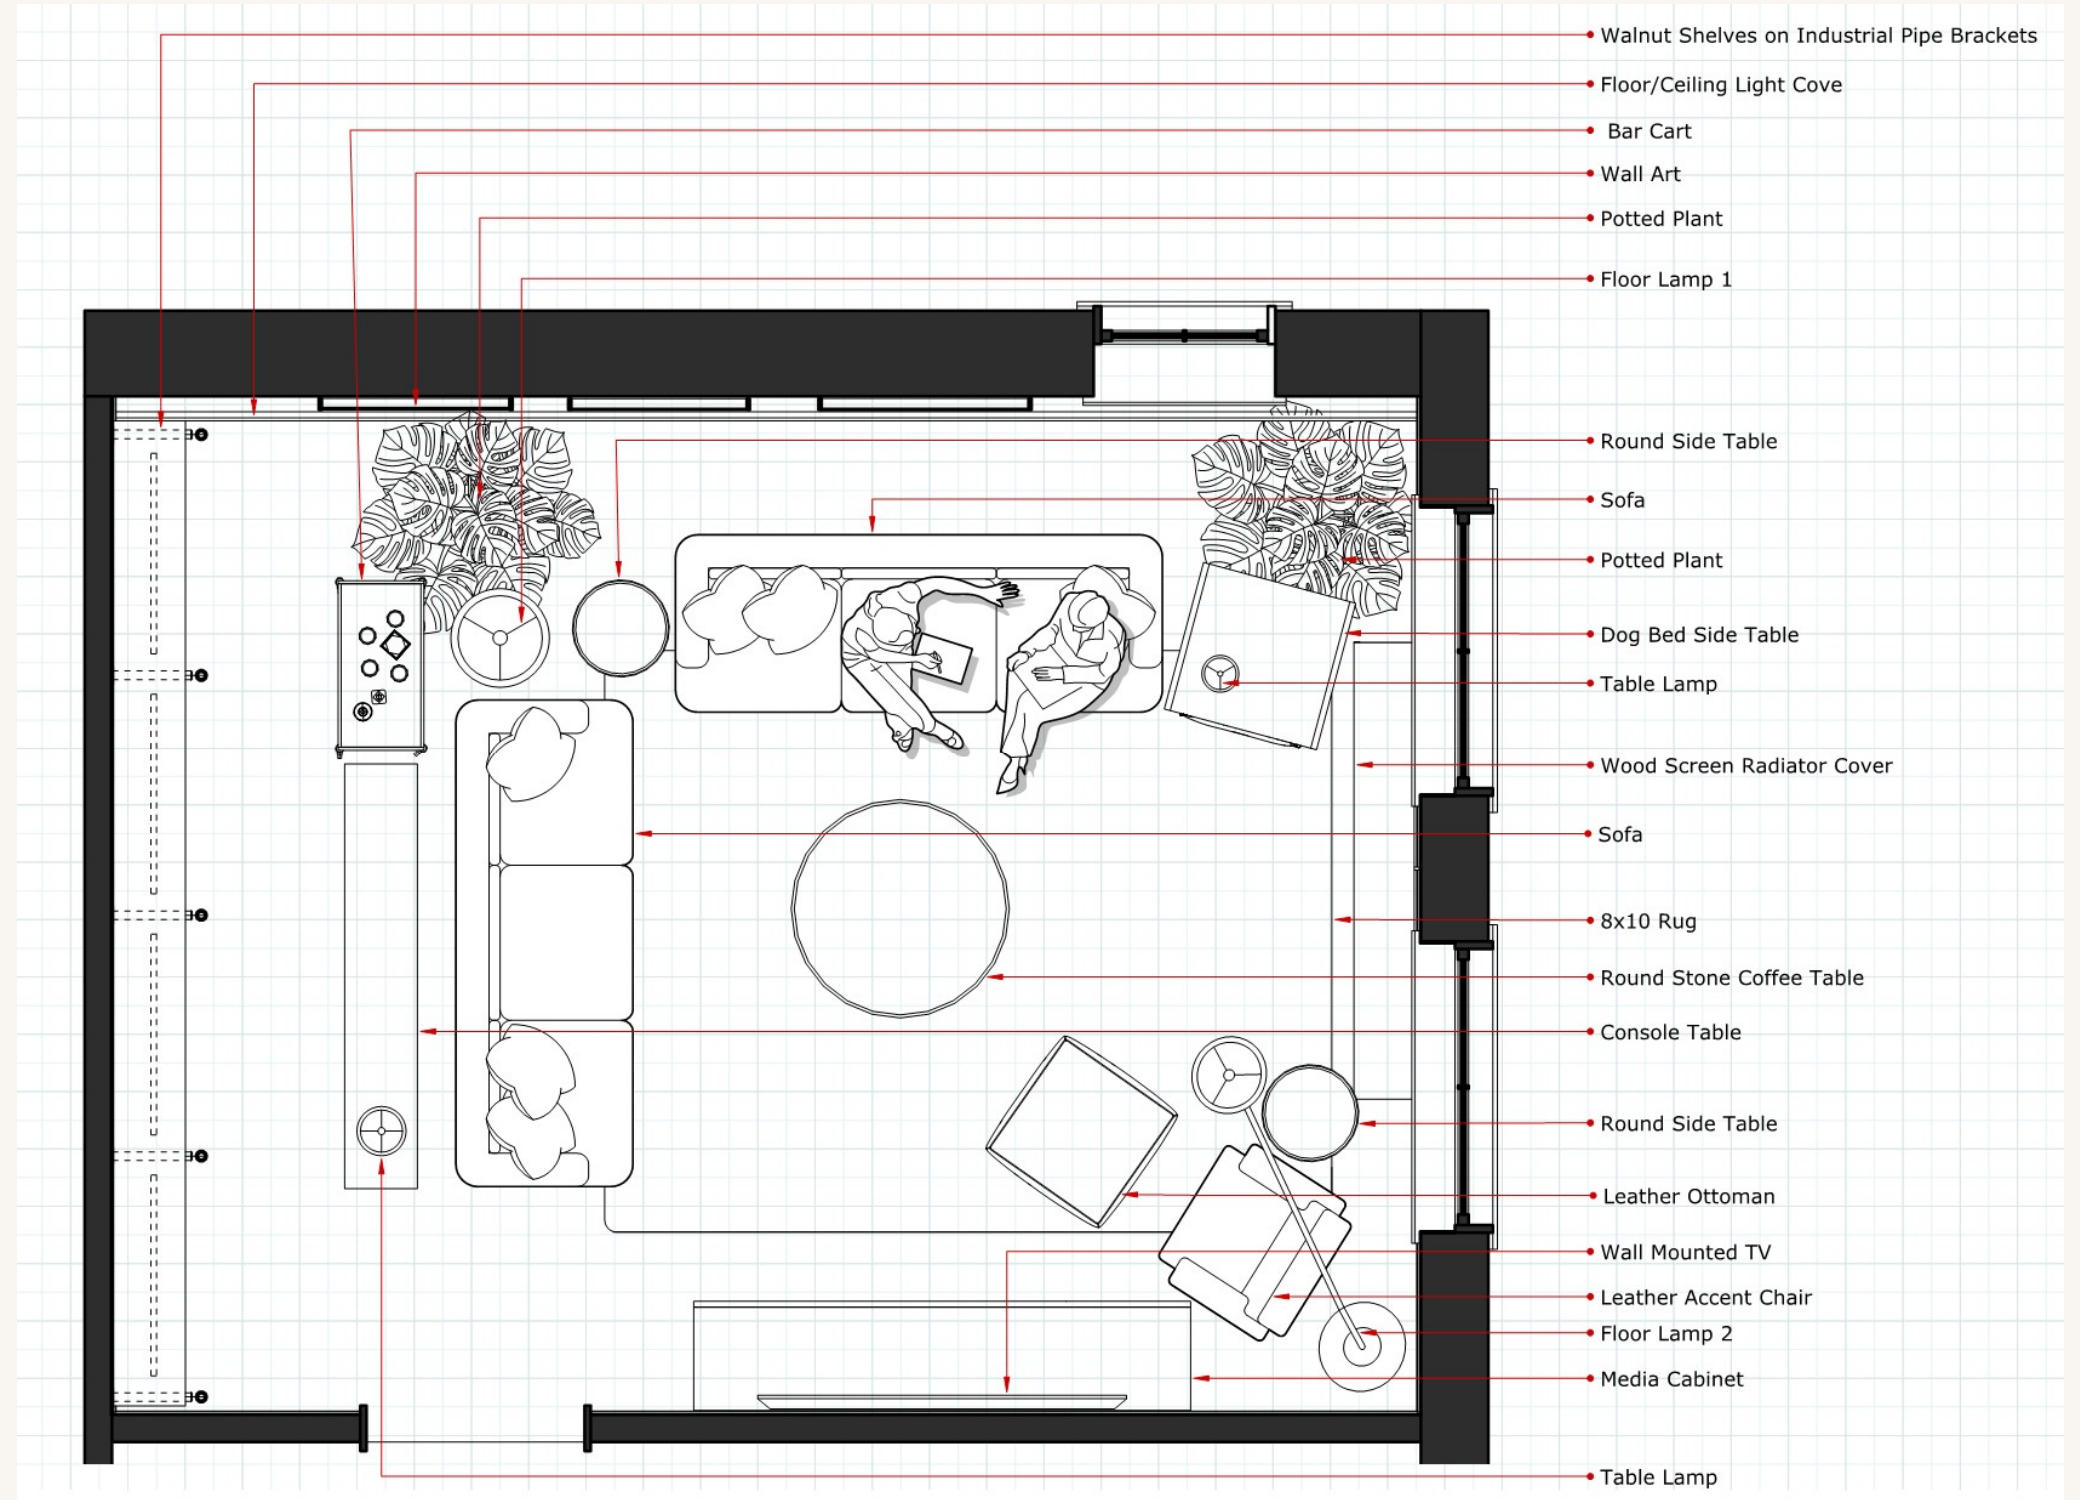

# FLOOR PLAN - Living Room Layout

COLOR & MATERIAL PALETTE