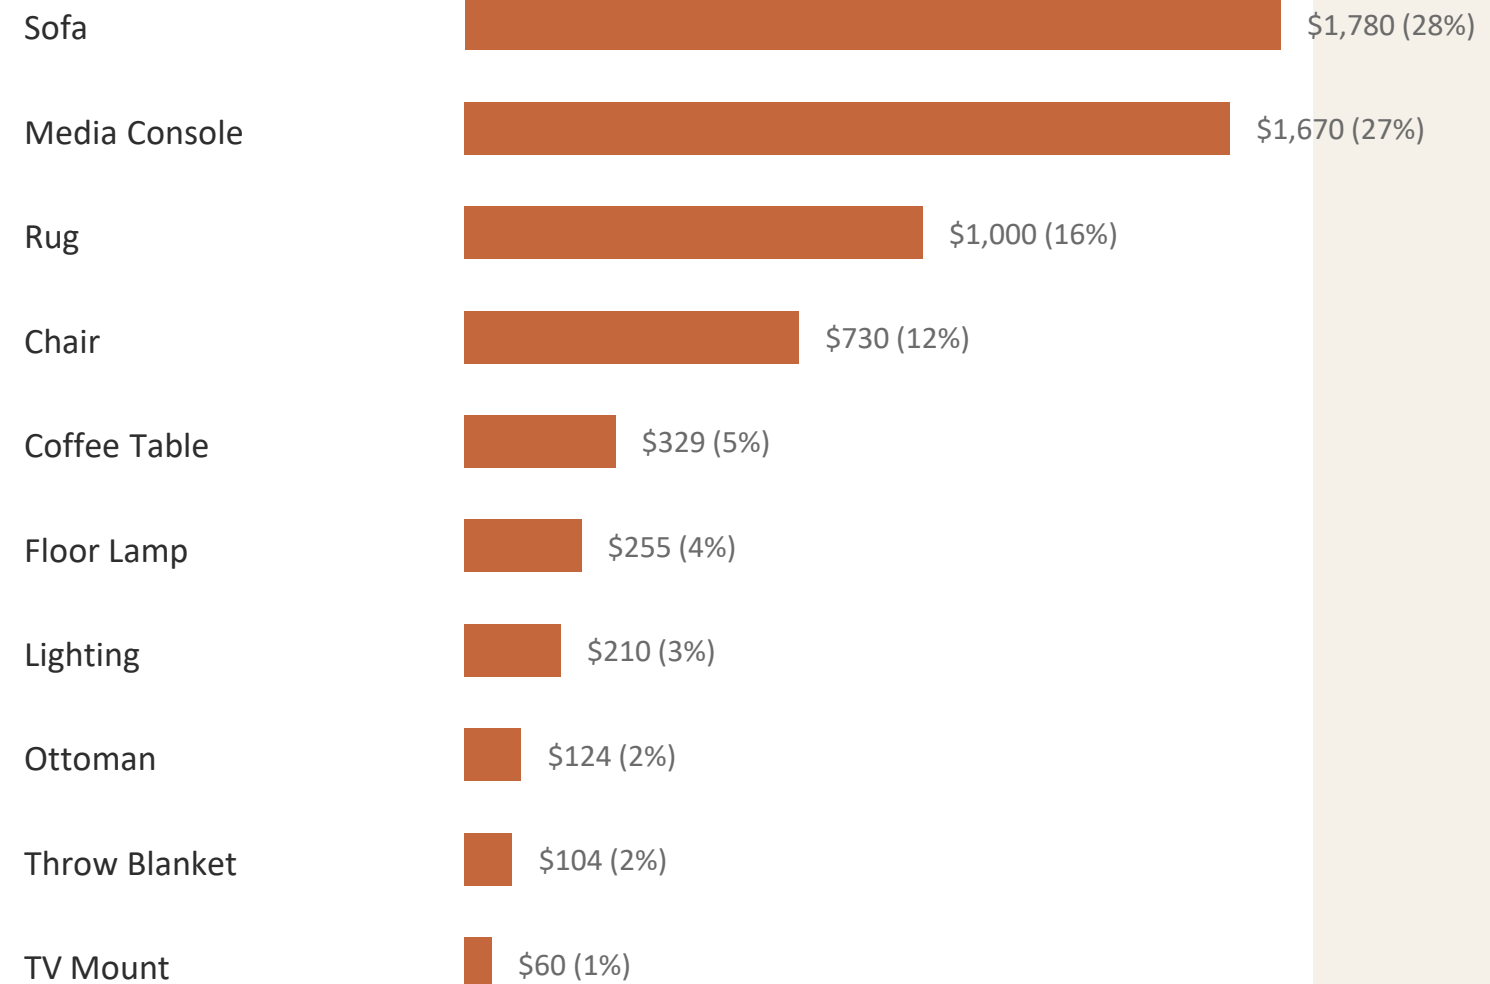

# \$6,262

10 products across 10 categories

BUDGET UTILIZATION

89% of \$7,000 budget

**\$738 remaining**

COST BY CATEGORY

Prices current as of March 2026. Subject to change by retailer.